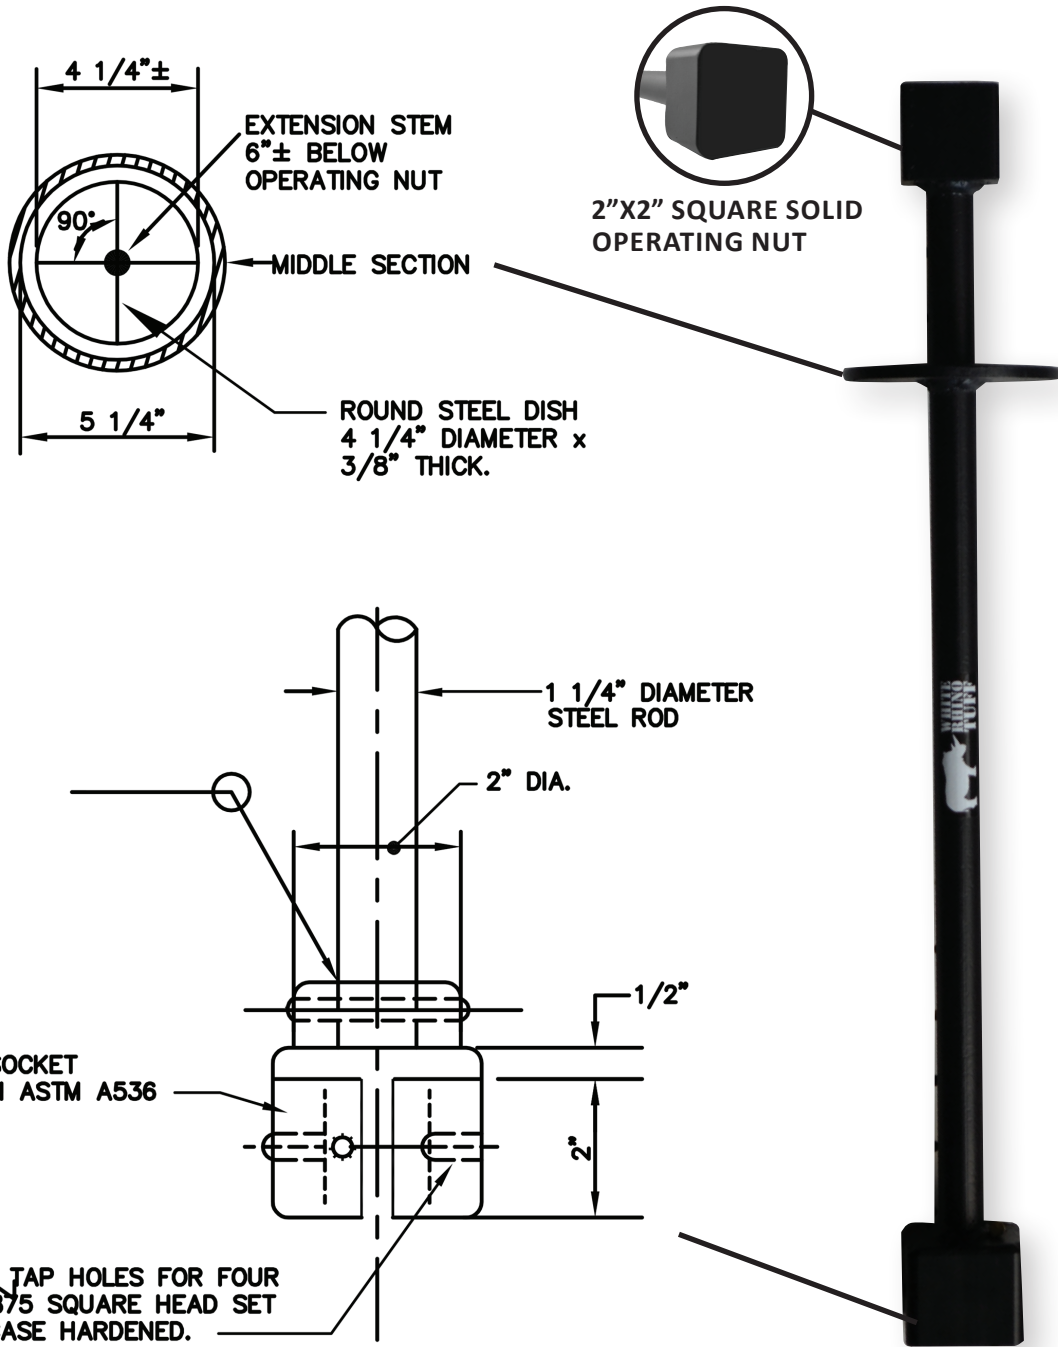

## Valve Stem Extension - Mountain Style

V1117