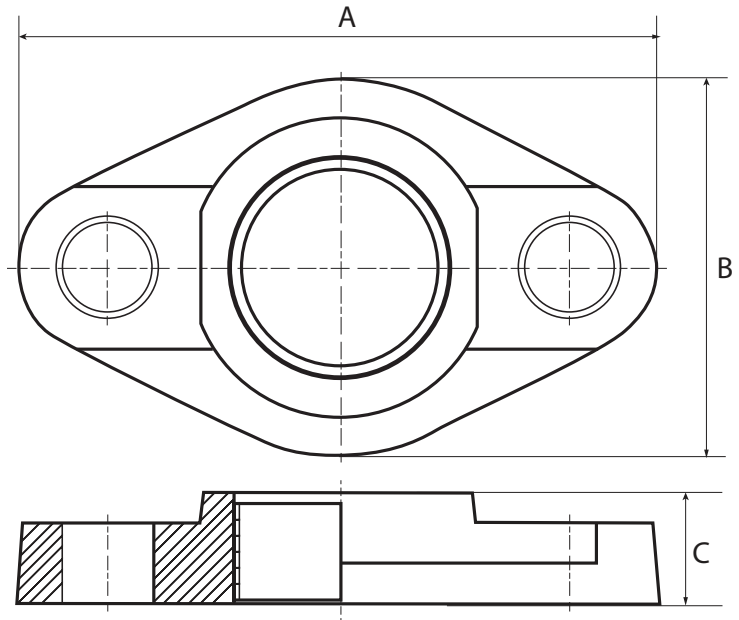

# Brass Meter Flange

## Features & Benefits

- Lead Free Brass  
This product complies with 0.25% weighted average lead content on wetted surfaces in accordance with the Safe Drinking Water Act (SDWA)/Federal Public Law No. 111-380
- Oval
- NSF 61-Annex G Certified
- Class 125
- Sizes - 1-1/2" and 2"

Part #	Size	A	B	C
40368	1-1/2"	5.5	3.29	.916
40369	2"	6.18	3.91	.912